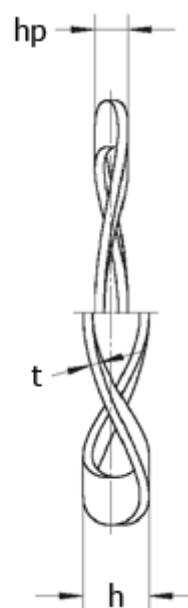

Article number: 22013110

Description: Wave washer L&M 71x61x0,5 K2
for bearing : 6207, 6306, 6404

Measures

$d1$ = 60.70
 $d2$ = 70.80
F (N) at hp = 260.0
For bearing = 6207, 6404
 h = 3.4
 hp = 1.45
 t = 0.50
Waves = 5

Weight (kg) / 100 pcs = 0.404